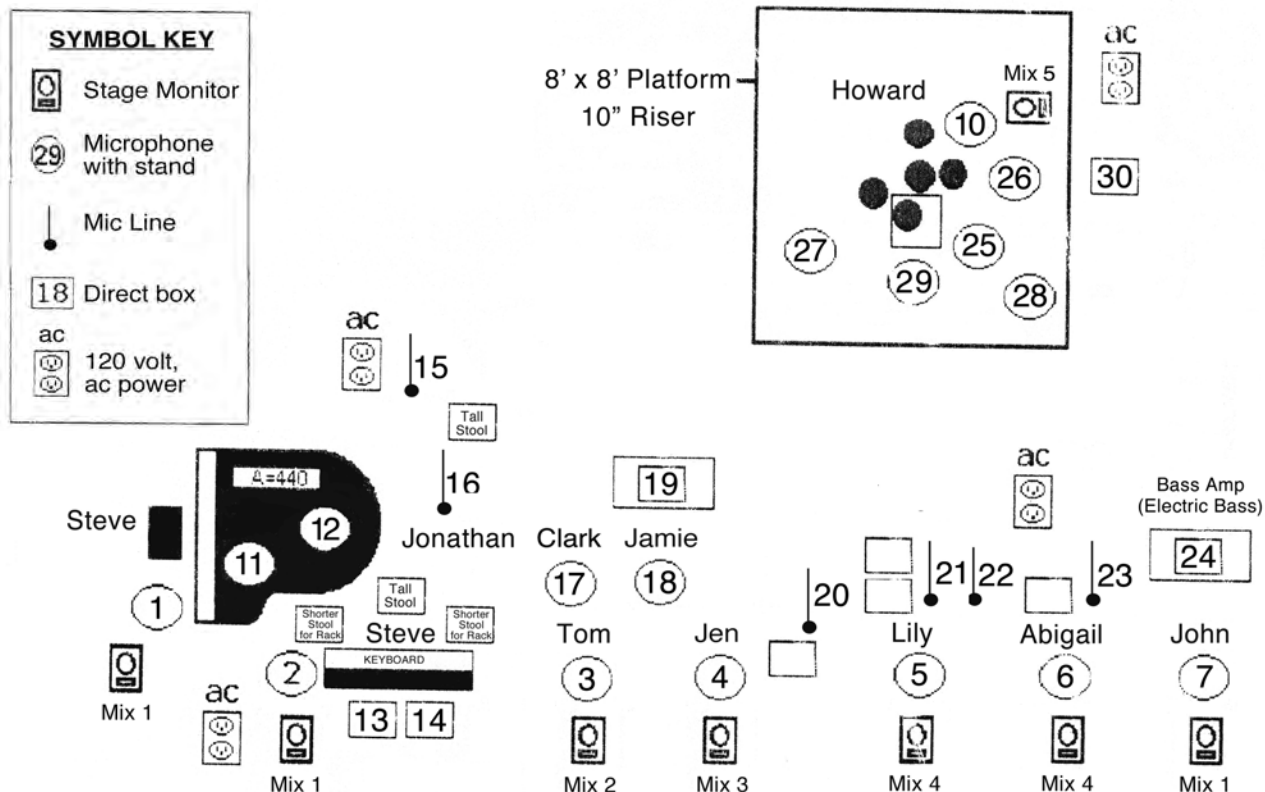

Summary

8 Monitors
9 Direct Boxes
8 Vocal Mics on Boom Stands
2 Piano Mics on Boom Stands
5 Drum Mics
6 Instrument Mic Lines
2 Elec Guitar Mics on Short Boom

Steve Chapin will provide Electric Keyboard
Howard Fields will provide Drumset
Guitar players will provide Guitar Amps
Tom Chapin will provide a Shure UC Marcad
Diversity Instrument wireless receiver for his
acoustic instruments.
Sound levels should be set for Tom's 6-string
guitar. Tom will adjust his own sound level for
all other instruments he will play.

TOM CHAPIN: Tom Chapin
THE CHAPIN SISTERS: Abigail Chapin, Lily Chapin
STEVE CHAPIN BAND: Steve Chapin, John Wallace, Howard Fields, Jonathan Chapin, Clark Wallace
JEN CHAPIN BAND: Jen Chapin, Jamie Fox

THE CHAPIN FAMILY

Sundance Music, 100 Cedar Street, Suite B-19, Dobbs Ferry, NY 10522
Phone/Fax (914) 674-0247, e-mail: info@thechapinfamily.com, www.thechapinfamily.com